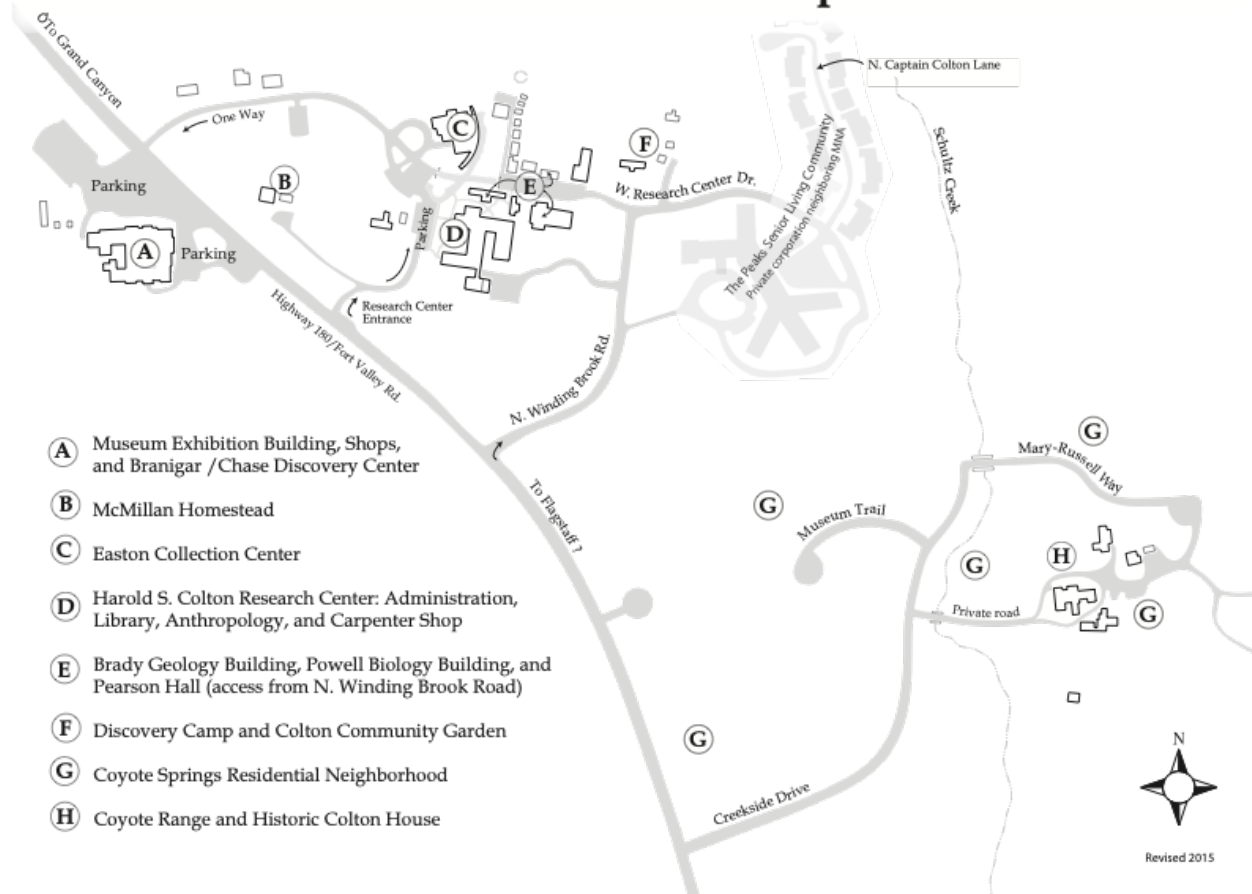

The Arizona
Native Plant
Society

Arizona Native Plant Society Flagstaff Chapter August Meeting

Friday, August 11th 4:00–6:00pm

- See people live and in person
- Native plant swap
- Native seed swap
- Botany book swap
- Potluck – bring a dish to share
- No alcohol, please

Museum of Northern Arizona Campus – Overview

Directions: From downtown Flagstaff, take highway 180/Fort Valley Road west. Turn right (north) onto N. Winding Brook Road toward The Peaks Senior Living Community. Turn left at the stop sign at W. Research Center Dr. and park in any of the parking spots.