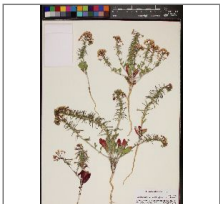

Sphaeralcea ambigua
Apricot Globe-
Mallow

Sphaeralcea laxa
Caliche Globe-
Mallow

Allionia incarnata
trailing windmills
[NYCTAGINACEAE]

Camissonia cardiophylla
heartleaf suncup
[ONAGRACEAE]

Camissonia walkeri
Walker's suncup

Chylismia claviformis
Browneyes

Eremothera boothii
Shredding Mooncup

Eschscholzia minutiflora
Pygmy Golden-
Poppy

Plantago ovata
Blond Plantain
[PLANTAGINACEAE]

Aristida adscensionis
Six-Weeks Three-
Awn
[POACEAE]